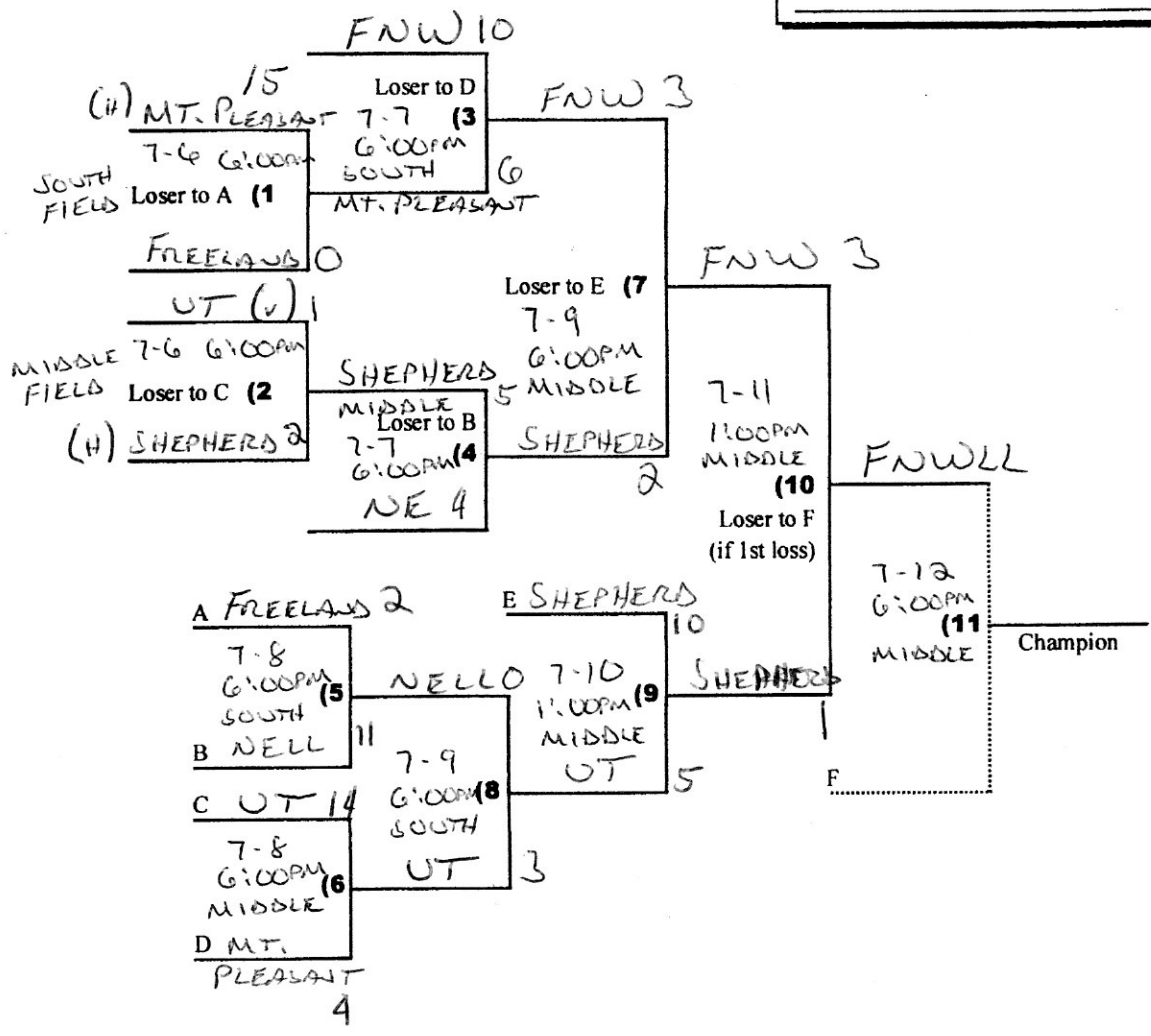

Six Teams

Division: 10-11-12 (MATOR)

Site(s): FNWLL

Update phone: \_\_\_\_\_

Next level: \_\_\_\_\_

Little League Web Site: [www.littleleague.org](http://www.littleleague.org)